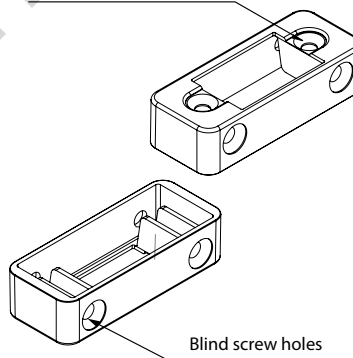

PROTECTION COVERS FOR MINI MIFARE1 LOCK & STRIKER

PROTECTION COVER FOR LOCK

Application:

For hiding the program buttons & battery cover. To be installed after programming of the lock. With indication marks for easy cutout/drilling according to application needed.

Specifications:

Black PA

Size: 65,5 x 65,5 x 25,5 mm

Item No.: # 14.60.277

Indication marks for easy drilling/cutout

PROTECTION COVER FOR STRIKER

Application:

For elegant/smooth design. With blind screw holes for easy drilling according to application needed.

Specifications:

Black PA

Size: 69 x 28 x 17 mm

Item No.: # 14.60.278

Blind screw holes

Blind screw holes