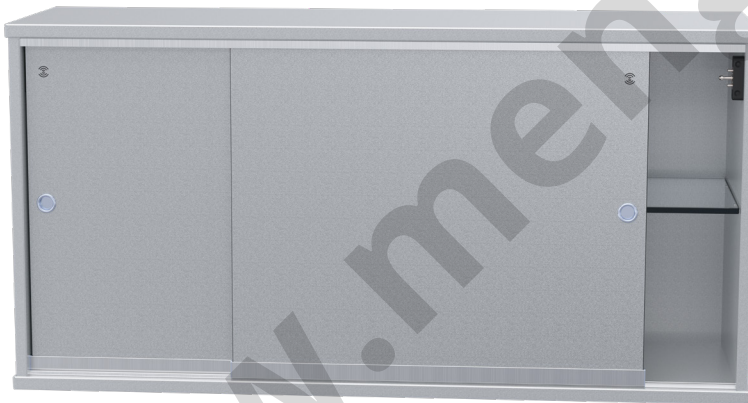

PUSH TO OPEN STRIKER FOR CABINET & SLIDING DOORS

Application:

For cabinet & sliding doors.
With push to open function.

Specifications:

Black ABS frame
Steel body, spring & pins

Size: 60 x 24 x 17 mm

Item No.: # 14.60.276

SISO A/S

Mileparken 11 Phone: (+45) 45 830 900
DK - 2740 Skovlunde (Copenhagen) Fax: (+45) 45 830 444
Denmark E-mail: siso@siso.dk Web: www.siso.dk