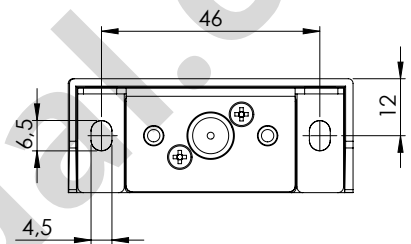

Recommended to use as Master card & Delete card.
 May be used as user card as well.

Item No.: # 14.60.346

PUSH TO OPEN STRIKER FOR CABINET & SLIDING DOORS

Application:

For cabinet & sliding doors.
With push to open function.

Specifications:

Black ABS frame
Steel body, spring & pins

Size: 60 x 24 x 17 mm

Item No.: # 14.60.276

SISO A/S

Mileparken 11 Phone: (+45) 45 830 900
DK - 2740 Skovlunde (Copenhagen) Fax: (+45) 45 830 444
Denmark E-mail: siso@siso.dk Web: www.siso.dk

Specifications:

Black PA

Size: 65,5 x 65,5 x 25,5 mm

Item No.: # 14.60.277

Indication marks for easy drilling/cutout

PROTECTION COVER FOR STRIKER

Application:

For elegant/smooth design. With blind screw holes for easy drilling according to application needed.