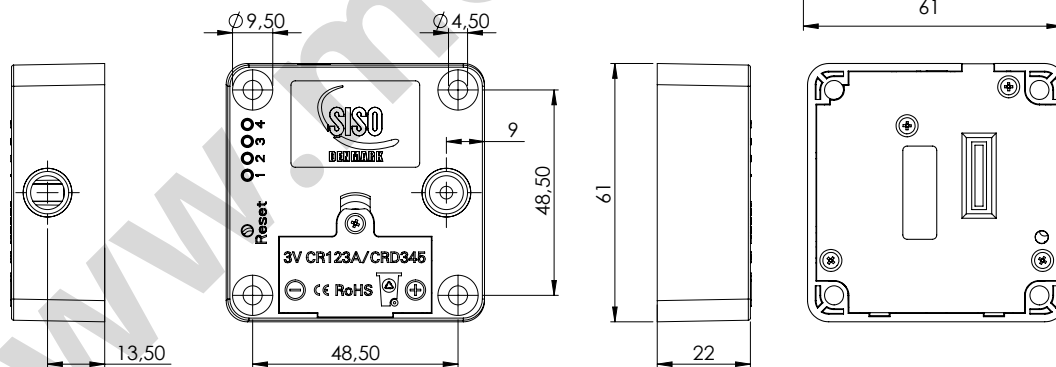

INVISIBLE MINI MIFARE1 LOCK

Application:

Suitable for companies, hotels, super market storage cabinets, schools, swim- & sauna bathing spots, golf courses & oilrigs. May be used for cabinet & sliding doors depending on striker used.

Specifications:

Black ABS lock body case.
Operated by Mifare1 technology. (13,56 MHz)
Power supply by CR123A Lithium battery.
Working temperature: -15 - +65 Celsius.
Working humidity: <=90 %

Features:

Pre-coded to public mode. May be changed to private or office mode by use of programming buttons on the lock. (see detailed user manual on www.siso.dk)
49 users may be programmed per lock.
W/alarm function (may be switched off)
Standalone lock. (No wiring needed)
Invisible installation. Signal goes through max. 20mm wood/glass panels.
May be programmed to double key function

Size: 61 x 61 x 22 mm

Item No.: # 14.60.275

(Batteries, keys, cards, strikers & covers to be bought separately)

MIFARE1 KEYS & CARDS

Key Fob, black

Recommended to use as user key

Item No.: # 14.60.357

Plastic Card, white

Recommended to use as Master card & Delete card.
May be used as user card as well.

Item No.: # 14.60.346