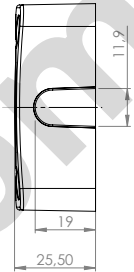

Specifications:

Black ABS frame
Steel body, spring & pins

Size: 60 x 24 x 17 mm

Item No.: # 14.60.276

SISO A/S

Mileparken 11 Phone: (+45) 45 830 900
DK - 2740 Skovlunde (Copenhagen) Fax: (+45) 45 830 444
Denmark E-mail: siso@siso.dk Web: www.siso.dk

Specifications:

Black PA

Size: 65,5 x 65,5 x 25,5 mm

Item No.: # 14.60.277

Indication marks for easy drilling/cutout

PROTECTION COVER FOR STRIKER

Application:

For elegant/smooth design. With blind screw holes for easy drilling according to application needed.

Specifications:

Black PA

Size: 69 x 28 x 17 mm

Item No.: # 14.60.278

Blind screw holes

Blind screw holes