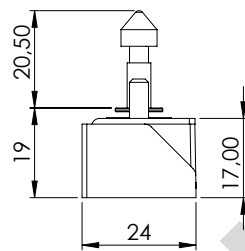

Specifications:

Black ABS frame
Steel body, spring & pins

Size: 60 x 24 x 17 mm

Item No.: # 14.60.276

SISO A/S

Mileparken 11 Phone: (+45) 45 830 900
DK - 2740 Skovlunde (Copenhagen) Fax: (+45) 45 830 444
Denmark E-mail: siso@siso.dk Web: www.siso.dk

Specifications:

Black PA

Size: 65,5 x 65,5 x 25,5 mm

Item No.: # 14.60.277

Indication marks for easy drilling/cutout

PROTECTION COVER FOR STRIKER

Application:

For elegant/smooth design. With blind screw holes for easy drilling according to application needed.

Specifications:

Black PA

Size: 69 x 28 x 17 mm

Item No.: # 14.60.278

Blind screw holes

Blind screw holes