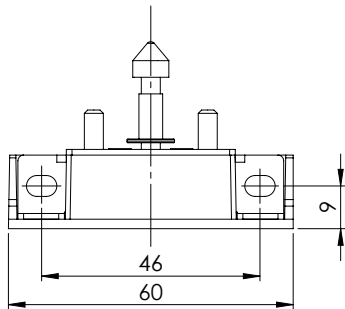

Specifications:

Black ABS frame
Steel body, spring & pins

Size: 60 x 24 x 17 mm

Item No.: # 14.60.276

SISO A/S

Mileparken 11 Phone: (+45) 45 830 900
DK - 2740 Skovlunde (Copenhagen) Fax: (+45) 45 830 444
Denmark E-mail: siso@siso.dk Web: www.siso.dk

Specifications:

Black PA

Size: 65,5 x 65,5 x 25,5 mm

Item No.: # 14.60.277

Indication marks for easy drilling/cutout

PROTECTION COVER FOR STRIKER

Application:

For elegant/smooth design. With blind screw holes for easy drilling according to application needed.

Specifications:

Black PA

Size: 69 x 28 x 17 mm

Item No.: # 14.60.278

Blind screw holes

Blind screw holes