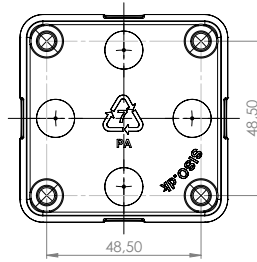

Specifications:

Black ABS frame
Steel body, spring & pins

Size: 60 x 24 x 17 mm

Item No.: # 14.60.276

SISO A/S

Mileparken 11 Phone: (+45) 45 830 900
DK - 2740 Skovlunde (Copenhagen) Fax: (+45) 45 830 444
Denmark E-mail: siso@siso.dk Web: www.siso.dk

PROTECTION COVERS FOR MINI MIFARE1 LOCK & STRIKER

PROTECTION COVER FOR LOCK

Application:

For hiding the program buttons & battery cover. To be installed after programming of the lock. With indication marks for easy cutout/drilling according to application needed.

Specifications:

Black PA

Size: 65,5 x 65,5 x 25,5 mm

Item No.: # 14.60.277

Indication marks for easy drilling/cutout

PROTECTION COVER FOR STRIKER

Application:

For elegant/smooth design. With blind screw holes for easy drilling according to application needed.

Specifications:

Black PA

Size: 69 x 28 x 17 mm

Item No.: # 14.60.278

Blind screw holes

Blind screw holes