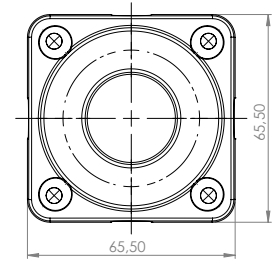

Specifications:

Black ABS frame
Steel body, spring & pins

Size: 60 x 24 x 17 mm

Item No.: # 14.60.276

SISO A/S

Mileparken 11 Phone: (+45) 45 830 900
DK - 2740 Skovlunde (Copenhagen) Fax: (+45) 45 830 444
Denmark E-mail: siso@siso.dk Web: www.siso.dk

PROTECTION COVERS FOR MINI MIFARE1 LOCK & STRIKER

PROTECTION COVER FOR LOCK

Application:

For hiding the program buttons & battery cover. To be installed after programming of the lock. With indication marks for easy cutout/drilling according to application needed.

Specifications:

Black PA

Size: 65,5 x 65,5 x 25,5 mm

Item No.: # 14.60.277

Indication marks for easy drilling/cutout

PROTECTION COVER FOR STRIKER

Application:

For elegant/smooth design. With blind screw holes for easy drilling according to application needed.

Specifications:

Black PA

Size: 69 x 28 x 17 mm

Item No.: # 14.60.278

Blind screw holes

Blind screw holes