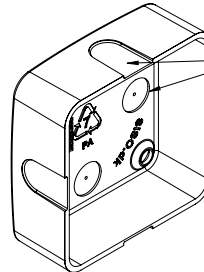

Specifications:

Black ABS frame
Steel body, spring & pins

Size: 60 x 24 x 17 mm

Item No.: # 14.60.276

SISO A/S

Mileparken 11 Phone: (+45) 45 830 900
DK - 2740 Skovlunde (Copenhagen) Fax: (+45) 45 830 444
Denmark E-mail: siso@siso.dk Web: www.siso.dk

PROTECTION COVERS FOR MINI MIFARE1 LOCK & STRIKER

PROTECTION COVER FOR LOCK

Application:

For hiding the program buttons & battery cover. To be installed after programming of the lock. With indication marks for easy cutout/drilling according to application needed.

Specifications:

Black PA

Size: 65,5 x 65,5 x 25,5 mm

Item No.: # 14.60.277

Indication marks for easy drilling/cutout

PROTECTION COVER FOR STRIKER

Application:

For elegant/smooth design. With blind screw holes for easy drilling according to application needed.

Specifications:

Black PA

Size: 69 x 28 x 17 mm

Item No.: # 14.60.278

Blind screw holes

Blind screw holes