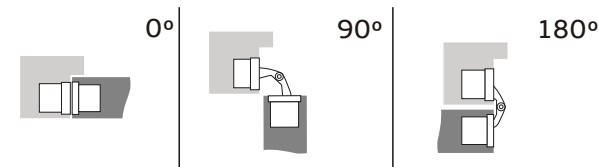

17.06.2013

Aço Inox / stainless Steel / Acero inoxidable - EN 1.4301

Satinado / Satin / Satin

Dobradiça invisível para mobiliário e portas de edifícios

GAMA DE DOBRADIÇAS INVISÍVEIS, DESENVOLVIDAS PARA UTILIZAÇÃO EM MOBILIÁRIO E PORTAS DE EDIFÍCIOS INTERIORES OU EXTERIORES.

- Permitem um ângulo de abertura até aos 180°
- Possibilidade de aplicar em portas até 60KG.
- O desenho das dobradiças possibilita a mecanização das portas e aros, facilitando a instalação e garantindo uma grande precisão.
- Possibilidade de instalar em portas a partir de 16mm de espessura.

Concealed hinge for building doors and furniture

THE INVISIBLE HINGES WAS DEVELOPED FOR USE IN FURNITURE AND DOORS INTERIOR OR EXTERIOR.

- Allow an opening angle up to 180°
- Ability to apply up to 60KG doors.
- The design of the hinges allows mechanization of doors and frames, facilitating installation and ensuring a great accuracy.
- Possibility to install in doors from 16mm thickness.

Bisagra de embutir para muebles e puertas de edificios

LA GAMA DE BISAGRAS INVISIBLES SE DESARROLLÓ PARA SU USO EN LOS MUEBLES Y LAS PUERTAS INTERIORES O EXTERIORES DE LOS EDIFICIOS.

- Permiten un ángulo de apertura de hasta 180 °
- Capacidad de aplicar hasta 60 kg puertas.
- -El diseño de las bisagras permite la mecanización de puertas y marcos, facilitando la instalación y garantizando una gran precisión.
- Posibilidad de instalar en las puertas desde los 16 mm de espesor.