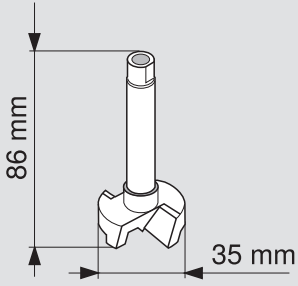

ECODRILL

M31.1000.01

i

M31.ZB35.32BOHRER RE

M31.ZB08.32BOHRER RE

i

30 - 42 mm

44 - 46 mm