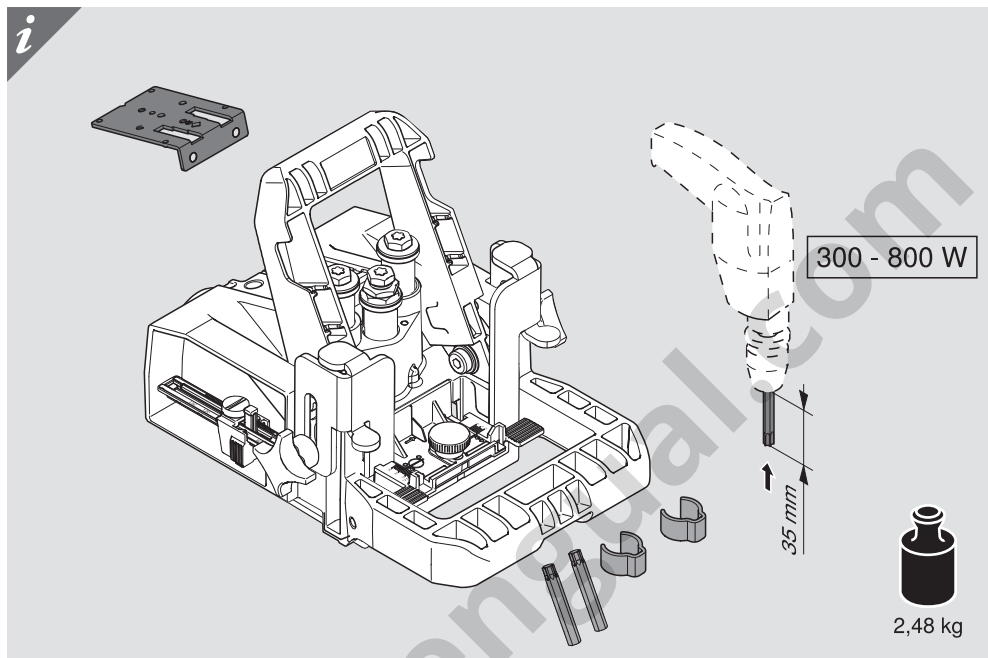

ECODRILL

M31.1000.01

i

M31.ZB35.32BOHRER RE

M31.ZB08.32BOHRER RE

i

30 - 42 mm

44 - 46 mm