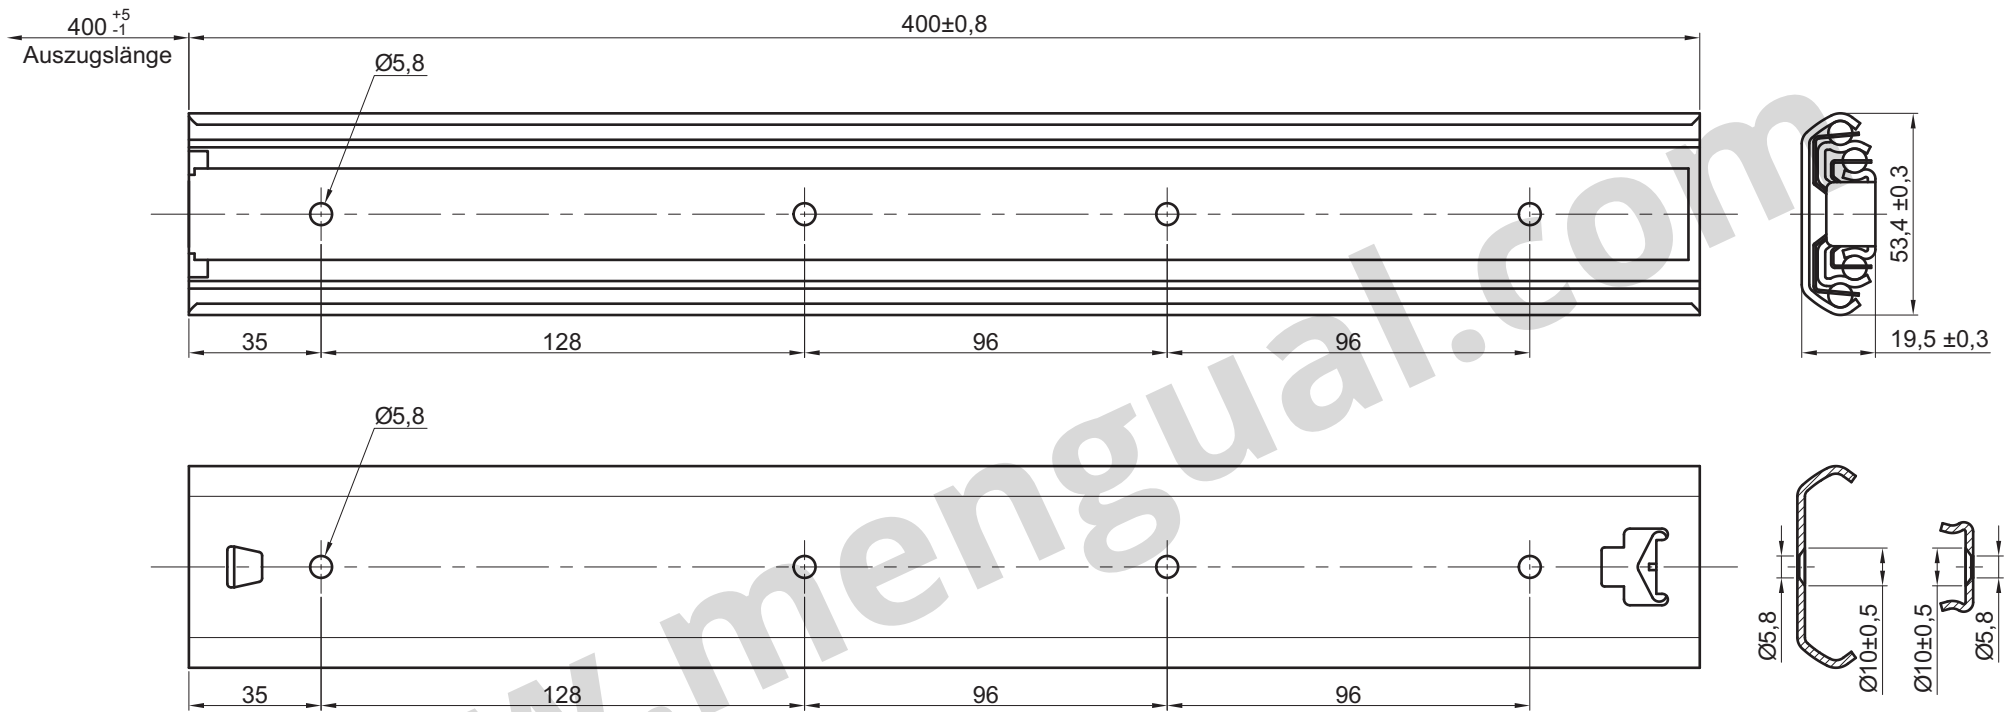

Tragkraft: 100kg

Länge: 300mm

Höhe: 53,4mm

Capacity: 100kg

Length: 400mm

Height: 53,4mm