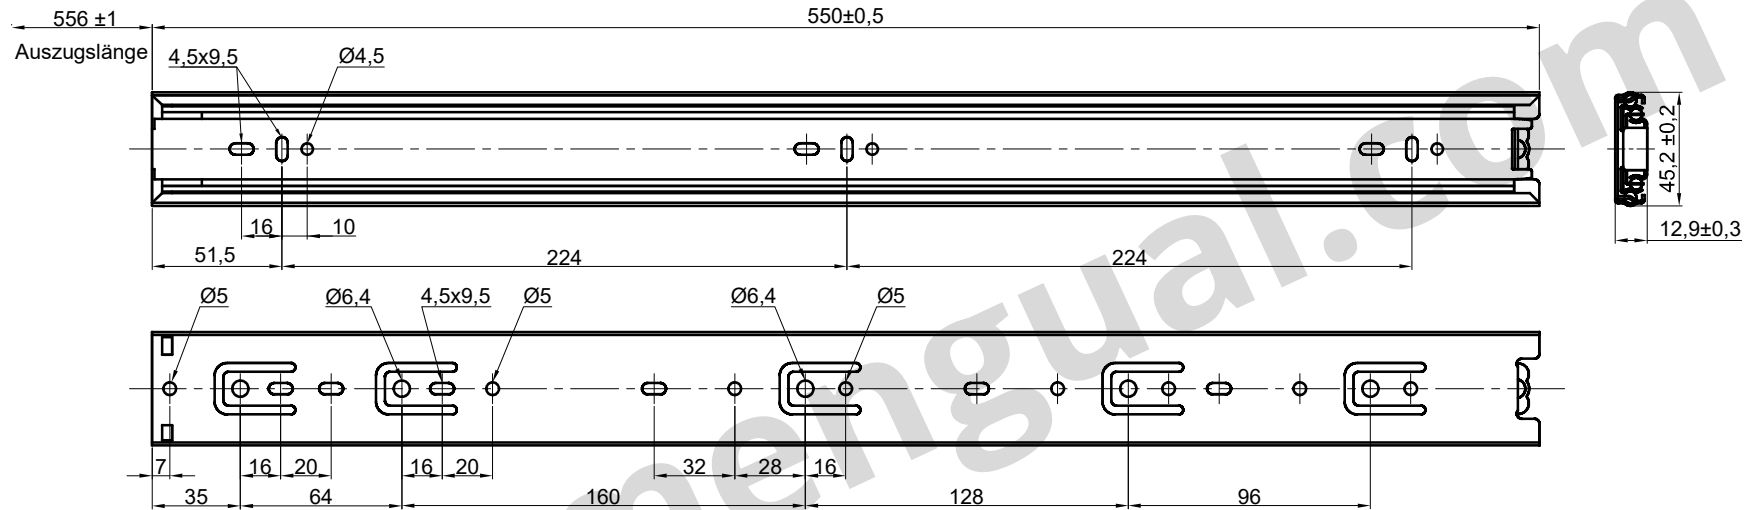

Tragkraft:
Capacity: 45kg

Länge:
Length: 300mm

Höhe:
Height: 45mm

Tragkraft:
Capacity: 45kg

Länge:
Length: 350mm

Height: 45mm

Tragkraft:
Capacity: 45kg

Länge:
Length: 400mm

Höhe:
Height: 45mm

Tragkraft:
Capacity: 45kg

Länge:
Length: 450mm

Höhe:
Height: 45mm

Tragkraft:
Capacity: 45kg

Länge:
Length: 500mm

Höhe:
Height: 45mm

Tragkraft:
Capacity: 45kg

Länge:
Length: 550mm

Höhe:
Height: 45mm

Capacity: 45kg

Length: 600mm

Height: 45mm

Capacity: 45kg

Length: 700mm

Height: 45mm