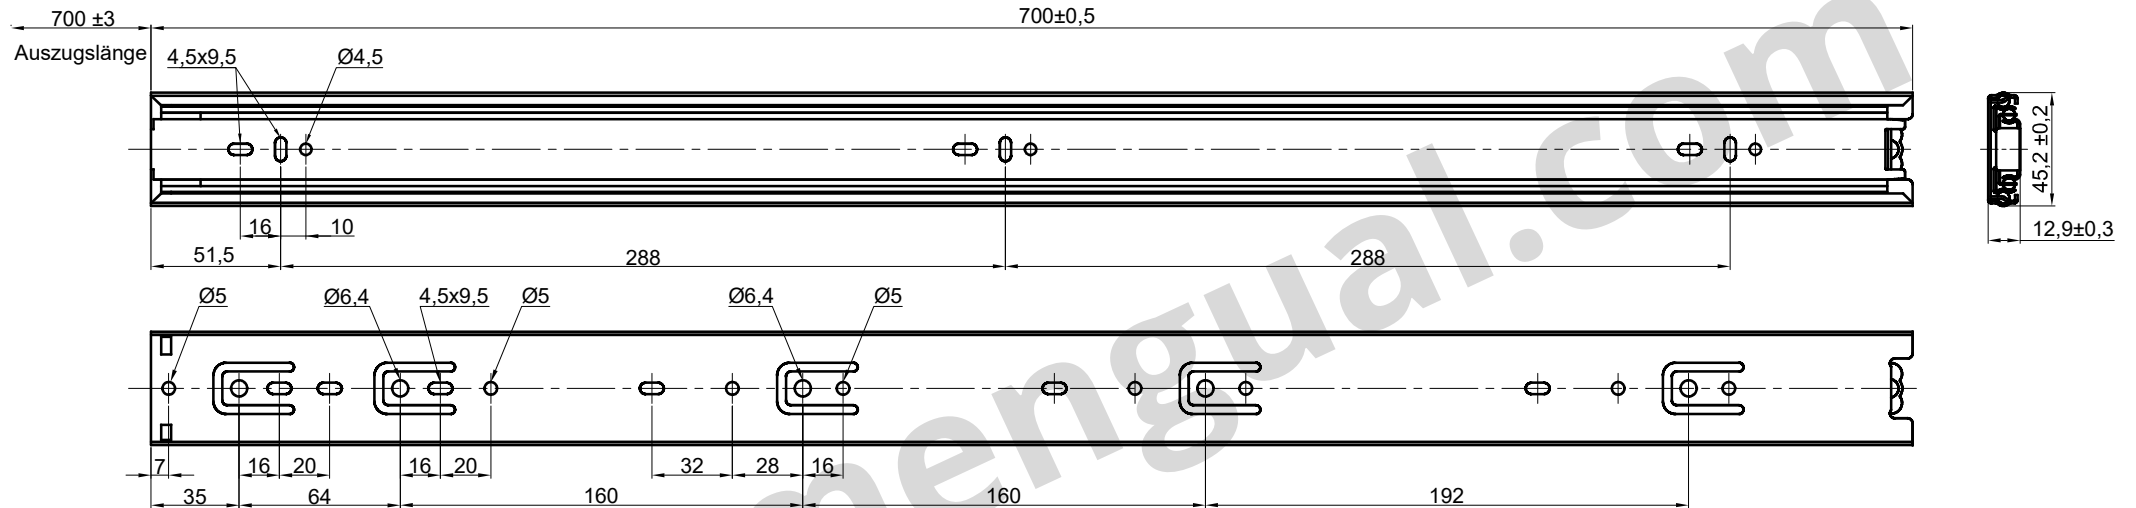

Tragkraft:
Capacity: 45kg

Länge:
Length: 300mm

Höhe:
Height: 45mm

Tragkraft:
Capacity: 45kg

Länge:
Length: 350mm

Height: 45mm

Tragkraft:
Capacity: 45kg

Länge:
Length: 400mm

Höhe:
Height: 45mm

Tragkraft:
Capacity: 45kg

Länge:
Length: 450mm

Höhe:
Height: 45mm

Tragkraft:
Capacity: 45kg

Länge:
Length: 500mm

Höhe:
Height: 45mm

Tragkraft:
Capacity: 45kg

Länge:
Length: 550mm

Höhe:
Height: 45mm

Capacity: 45kg

Length: 600mm

Height: 45mm

Capacity: 45kg

Length: 700mm

Height: 45mm