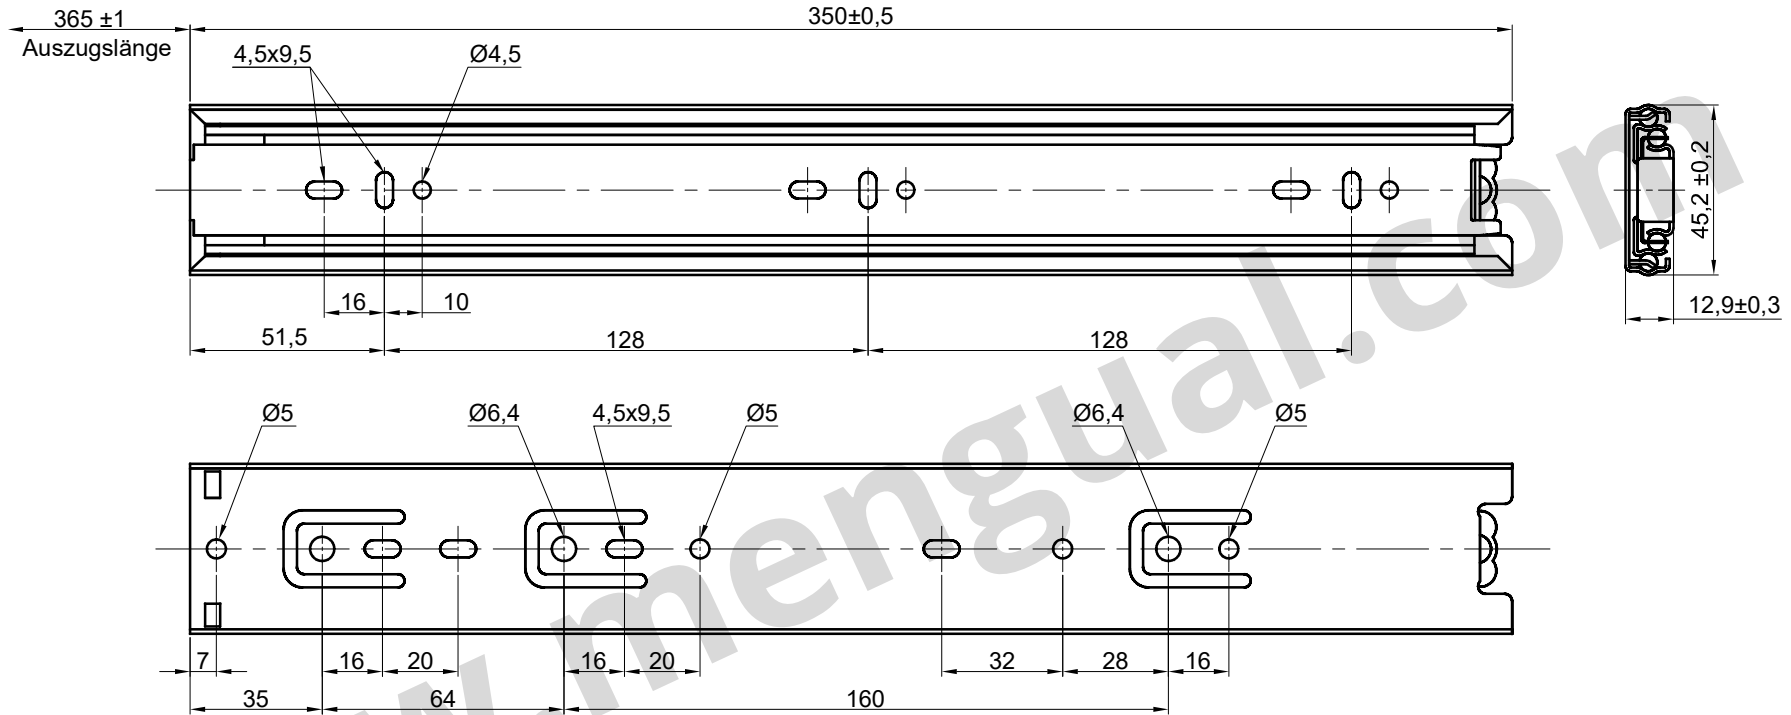

Tragkraft:
Capacity: 45kg

Länge:
Length: 300mm

Höhe:
Height: 45mm

Tragkraft:
Capacity: 45kg

Länge:
Length: 350mm

Height: 45mm

Tragkraft:
Capacity: 45kg

Länge:
Length: 400mm

Höhe:
Height: 45mm

Tragkraft:
Capacity: 45kg

Länge:
Length: 450mm

Höhe:
Height: 45mm

Tragkraft:
Capacity: 45kg

Länge:
Length: 500mm

Höhe:
Height: 45mm

Tragkraft:
Capacity: 45kg

Länge:
Length: 550mm

Höhe:
Height: 45mm

Capacity: 45kg

Length: 600mm

Height: 45mm

Capacity: 45kg

Length: 700mm

Height: 45mm