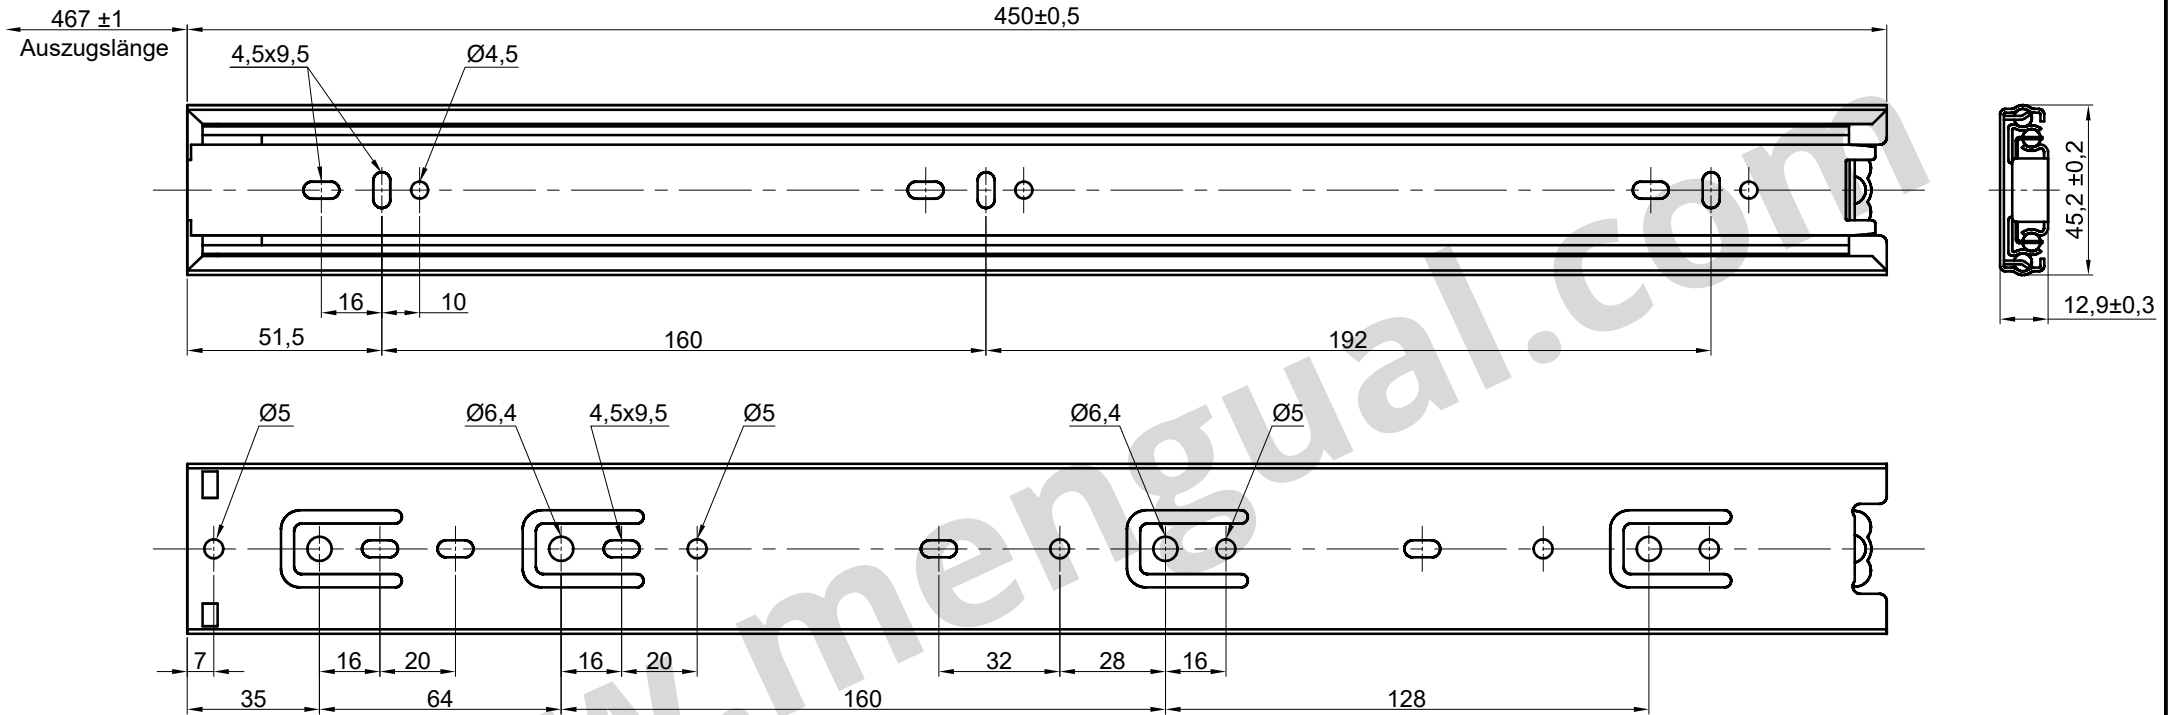

Tragkraft:
Capacity: 45kg

Länge:
Length: 300mm

Höhe:
Height: 45mm

Tragkraft:
Capacity: 45kg

Länge:
Length: 350mm

Height: 45mm

Tragkraft:
Capacity: 45kg

Länge:
Length: 400mm

Höhe:
Height: 45mm

Tragkraft:
Capacity: 45kg

Länge:
Length: 450mm

Höhe:
Height: 45mm

Tragkraft:
Capacity: 45kg

Länge:
Length: 500mm

Höhe:
Height: 45mm

Tragkraft:
Capacity: 45kg

Länge:
Length: 550mm

Höhe:
Height: 45mm

Capacity: 45kg

Length: 600mm

Height: 45mm

Capacity: 45kg

Length: 700mm

Height: 45mm