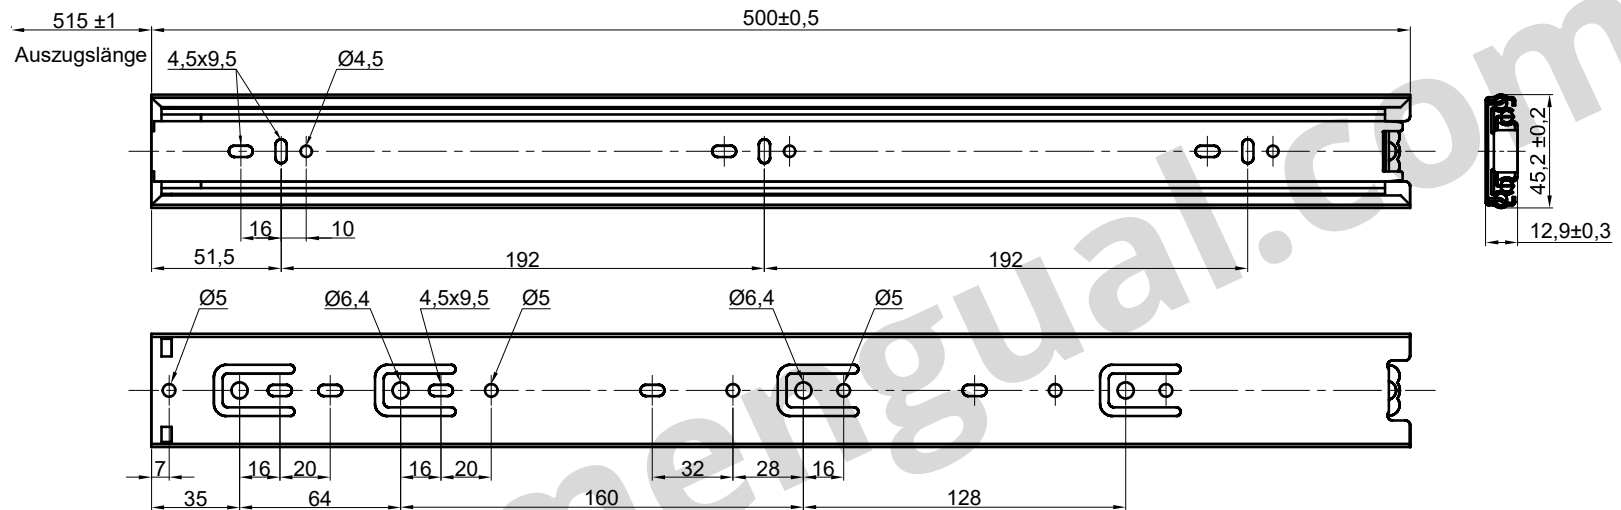

Tragkraft:
Capacity: 45kg

Länge:
Length: 300mm

Höhe:
Height: 45mm

Tragkraft:
Capacity: 45kg

Länge:
Length: 350mm

Height: 45mm

Tragkraft:
Capacity: 45kg

Länge:
Length: 400mm

Höhe:
Height: 45mm

Tragkraft:
Capacity: 45kg

Länge:
Length: 450mm

Höhe:
Height: 45mm

Tragkraft:
Capacity: 45kg

Länge:
Length: 500mm

Höhe:
Height: 45mm

Tragkraft:
Capacity: 45kg

Länge:
Length: 550mm

Höhe:
Height: 45mm

Capacity: 45kg

Length: 600mm

Height: 45mm

Capacity: 45kg

Length: 700mm

Height: 45mm