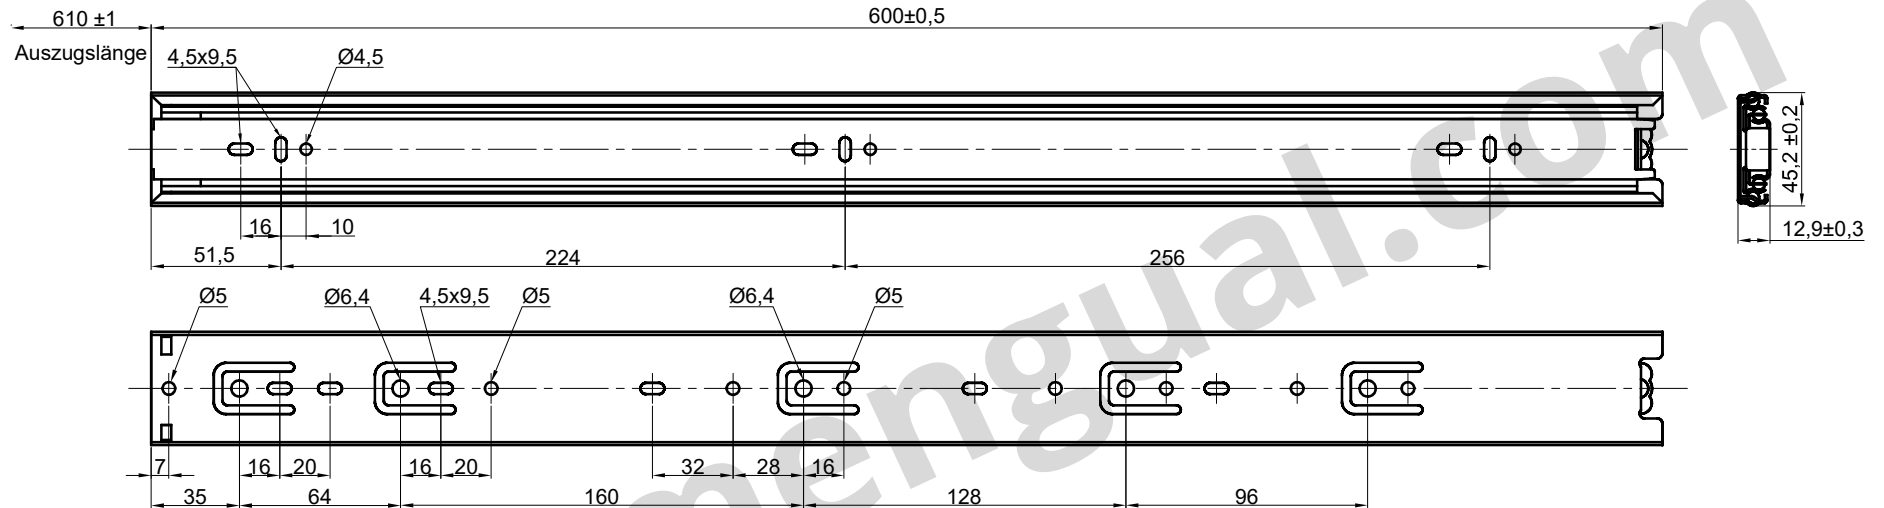

Tragkraft:
Capacity: 45kg

Länge:
Length: 300mm

Höhe:
Height: 45mm

Tragkraft:
Capacity: 45kg

Länge:
Length: 350mm

Height: 45mm

Tragkraft:
Capacity: 45kg

Länge:
Length: 400mm

Höhe:
Height: 45mm

Tragkraft:
Capacity: 45kg

Länge:
Length: 450mm

Höhe:
Height: 45mm

Tragkraft:
Capacity: 45kg

Länge:
Length: 500mm

Höhe:
Height: 45mm

Tragkraft:
Capacity: 45kg

Länge:
Length: 550mm

Höhe:
Height: 45mm

Capacity: 45kg

Length: 600mm

Height: 45mm

Capacity: 45kg

Length: 700mm

Height: 45mm