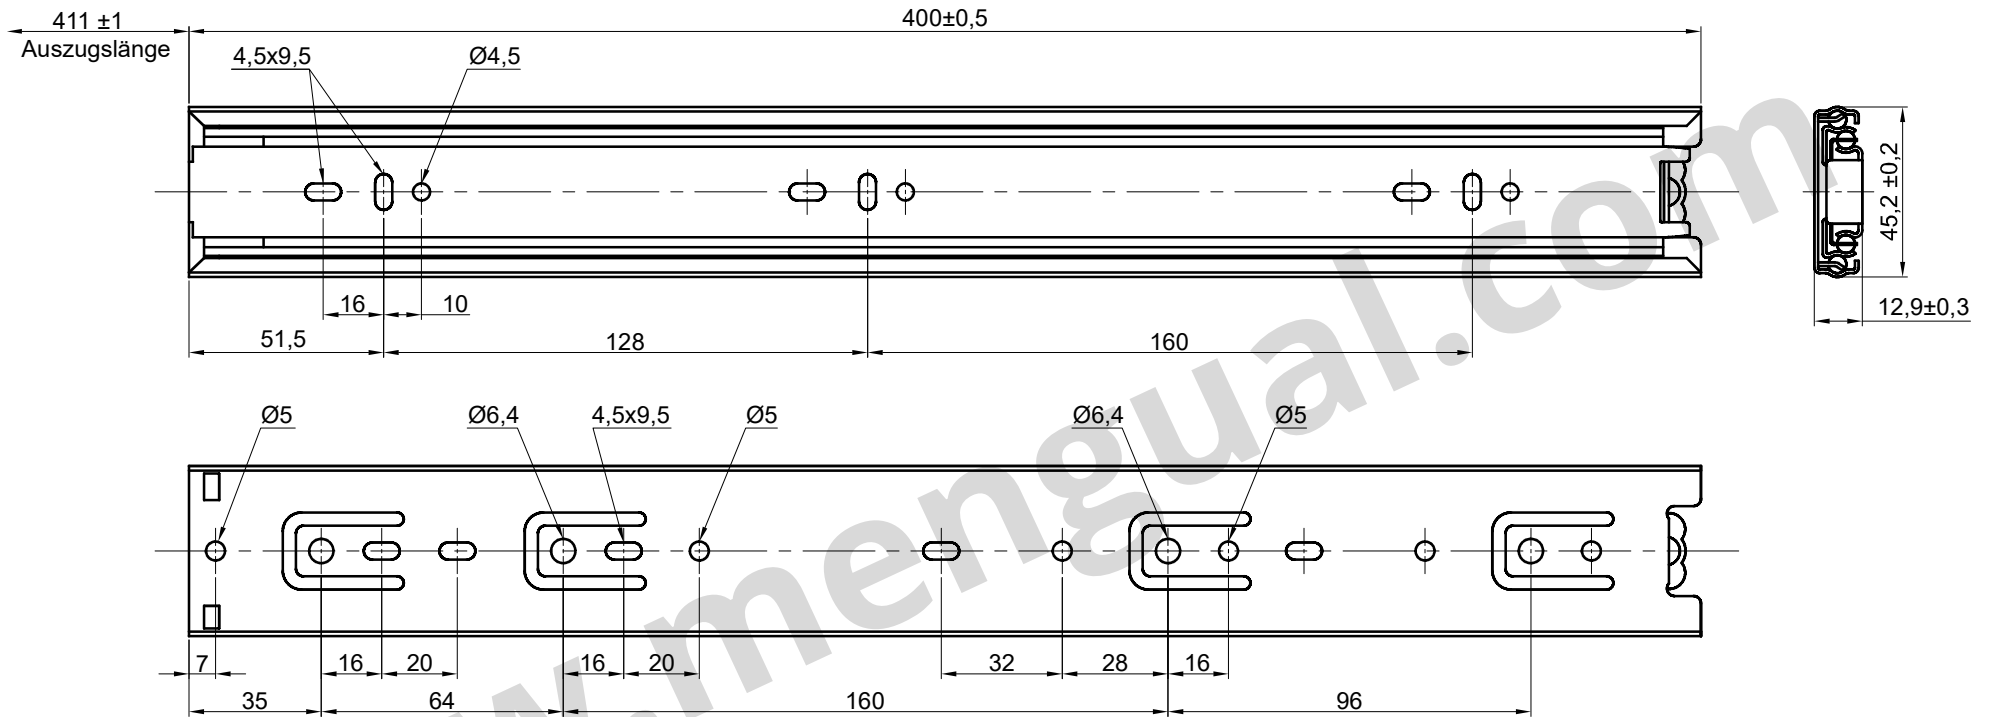

Tragkraft:
Capacity: 45kg

Länge:
Length: 300mm

Höhe:
Height: 45mm

Tragkraft:
Capacity: 45kg

Länge:
Length: 350mm

Height: 45mm

Tragkraft:
Capacity: 45kg

Länge:
Length: 400mm

Höhe:
Height: 45mm

Tragkraft:
Capacity: 45kg

Länge:
Length: 450mm

Höhe:
Height: 45mm

Tragkraft:
Capacity: 45kg

Länge:
Length: 500mm

Höhe:
Height: 45mm

Tragkraft:
Capacity: 45kg

Länge:
Length: 550mm

Höhe:
Height: 45mm

Capacity: 45kg

Length: 600mm

Height: 45mm

Capacity: 45kg

Length: 700mm

Height: 45mm