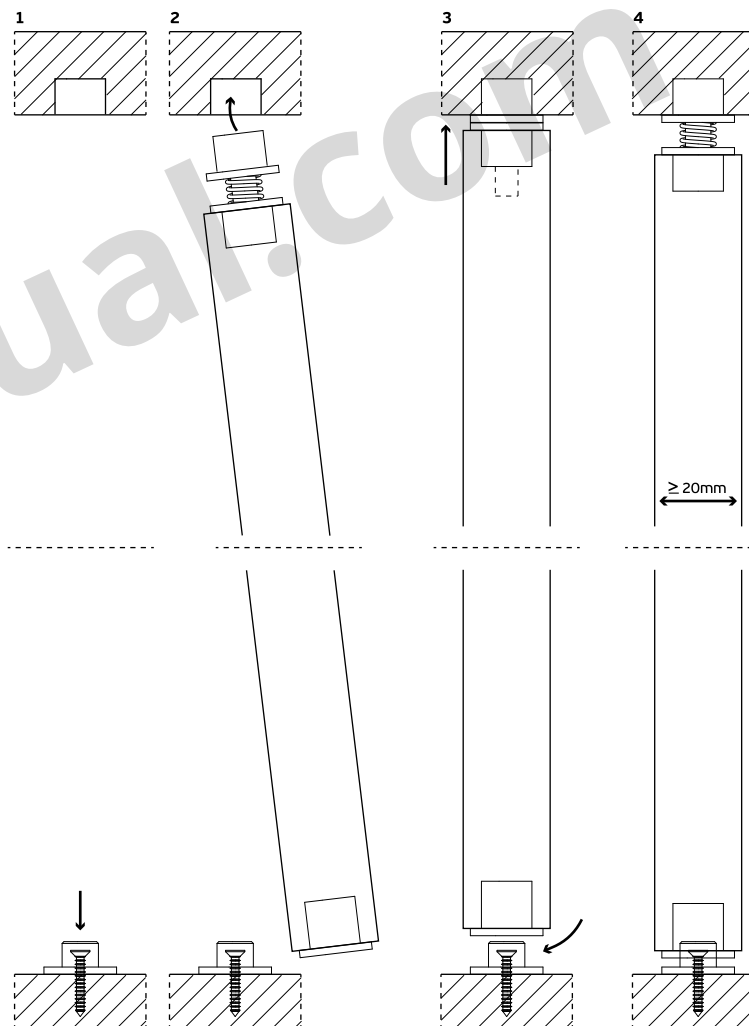

Instalação / Installation/ Instalación

T. (+351) 224 663 230 / F. (+351) 224 839 841 / e-mail - jnf@jnf.pt / www.jnf.pt

Rua das Mimosas, 849/851
Zona Industrial das Mimosas
S. Pedro da Cova | Ap. 75 4424-909
Gondomar, PORTUGAL

PÁGINA/ PAGE 3/3