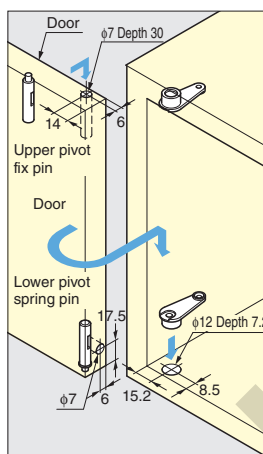

INSET DOOR PIVOT HINGE

L=R PV-30

Features

Easy installation for lower pivot spring pin.

Remarks

Sold in pairs.

HINGES

DOOR PIVOT HINGE

Item Code	Item Name	Material	Finish/Colour	Door Width	Door Height	Door Thickness	Door Weight	Weight	Box	Carton
170-090-060	PV-30	Polyamide (PA), Steel (Pin)	White/Nickel	Max. 450	Max. 700	Max. 21	Max. 2.6 kg/set	9 g	100 sets	1000 sets