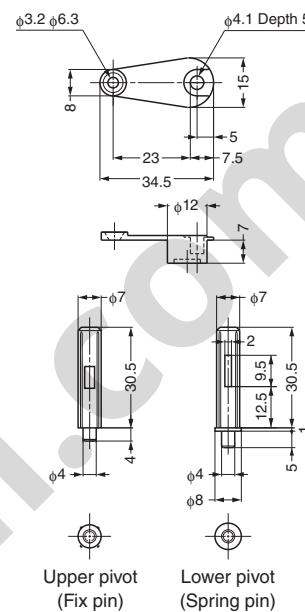

INSET DOOR PIVOT HINGE

L=R PV-30

Features

Easy installation for lower pivot spring pin.

Remarks

Sold in pairs.

HINGES

DOOR PIVOT HINGE

Item Code	Item Name	Material	Finish/Colour	Door Width	Door Height	Door Thickness	Door Weight	Weight	Box	Carton
170-090-060	PV-30	Polyamide (PA), Steel (Pin)	White/Nickel	Max. 450	Max. 700	Max. 21	Max. 2.6 kg/set	9 g	100 sets	1000 sets