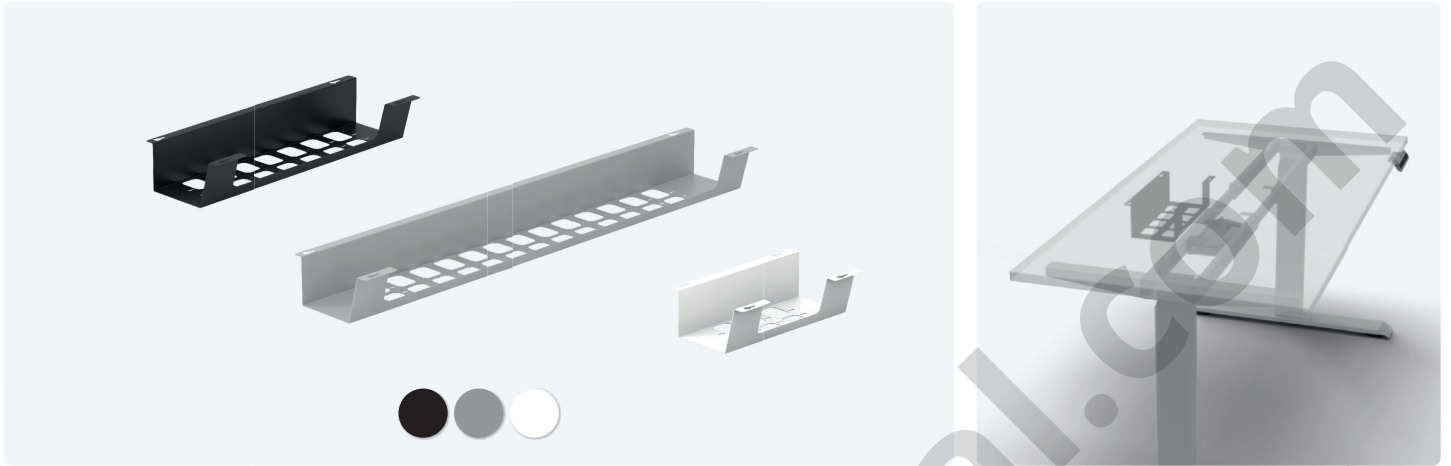

# BOXIT V

Cable tray with large cable holes

- ✔ Three lengths in three finishes
- ✔ Flexible cable routing because of large cable holes
- ✔ Robust because of high quality metal
- ✔ Fixation by means of screws under the desktop

## Technical drawings