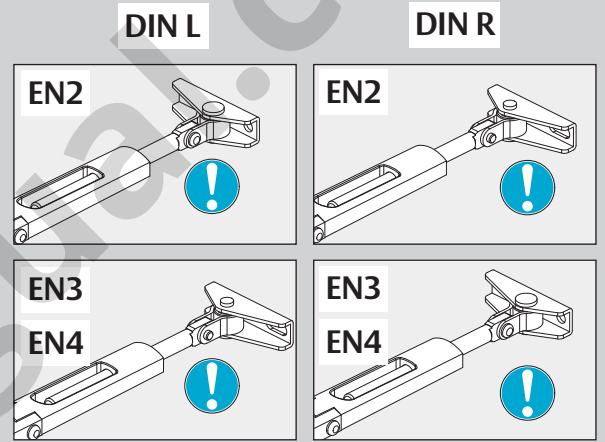

Installation Instructions

B	
EN2	≤ 850mm
EN3	≤ 950mm
EN4	≤ 1100mm

A + B

C

⊕ 2,5 mm

ASSA ABLOY

MENGUAL