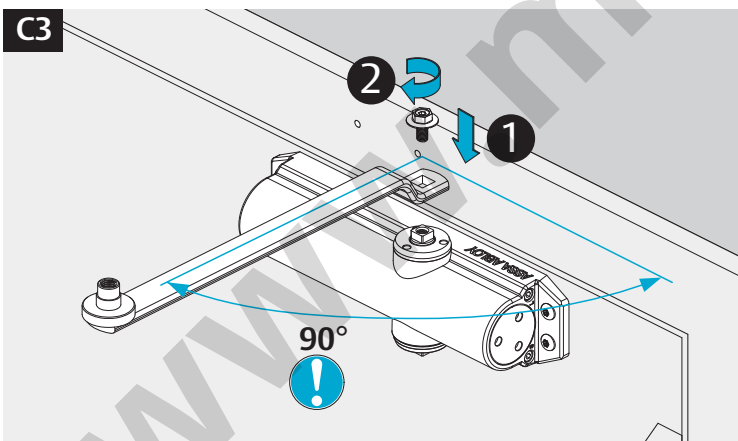

Installation Instructions

B	
EN2	≤ 850mm
EN3	≤ 950mm
EN4	≤ 1100mm

A + B

C

⊕ 2,5 mm

ASSA ABLOY

MENGUAL