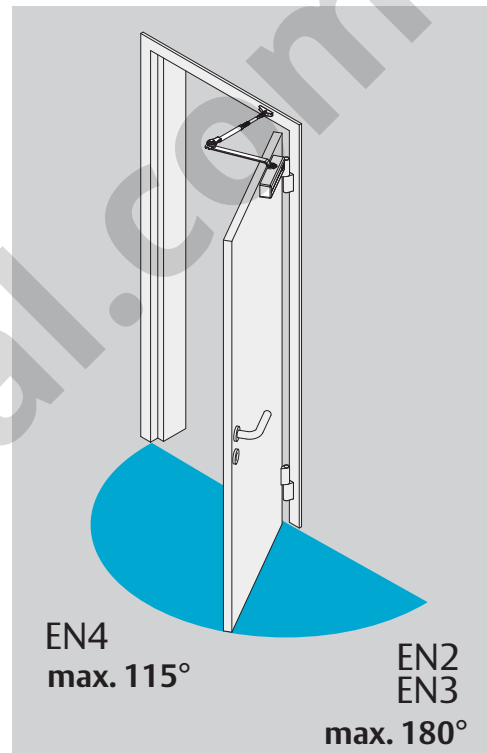

Installation Instructions

B	
EN2	≤ 850mm
EN3	≤ 950mm
EN4	≤ 1100mm

A + B

C

⊕ 2,5 mm

ASSA ABLOY

MENGUAL