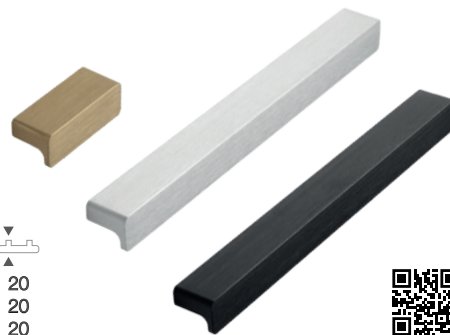

ELAN by VE2 Studio

Aluminio

Tirador LARGO

Made in Denmark

32	50	20
160	200	20
1088	1200	20