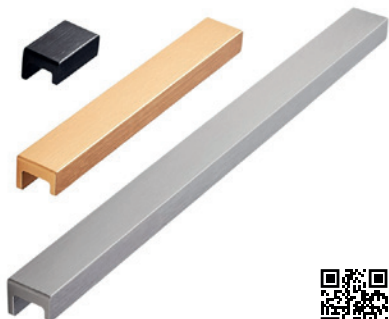

Made in Denmark

Este modelo dispone de una extensa gama de colores bajo pedido.

20	40	41
160	200	41
320	350	41
1120	1200	41

STATION by Kamper Form

Aluminio

Made in Denmark

32	44	25
160	190	25
320	350	25

ELAN by VE2 Studio