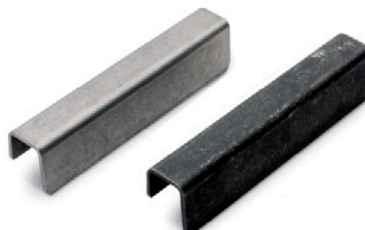

32	55	24
160	180	24

ÉLITE by Kamper Form

Zamak

Made in Belgium

NÓRDICA

Zamak

Made in Belgium

EQUESTER / EQUESTER Cup

Zamak

Made in Denmark

Equester

Equester C

TRAIL Vintage by Kamper Form

Zamak

Made in Denmark

MOULD by Meneghello Paoelli